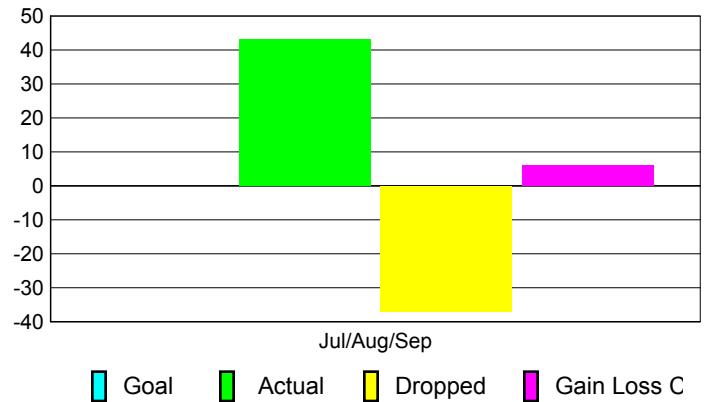

Membership Results 2010-2011

Goal, New, Dropped, Gain/Loss

Comparison of Membership Gain/Loss

Current Year Compared to the Previous Year