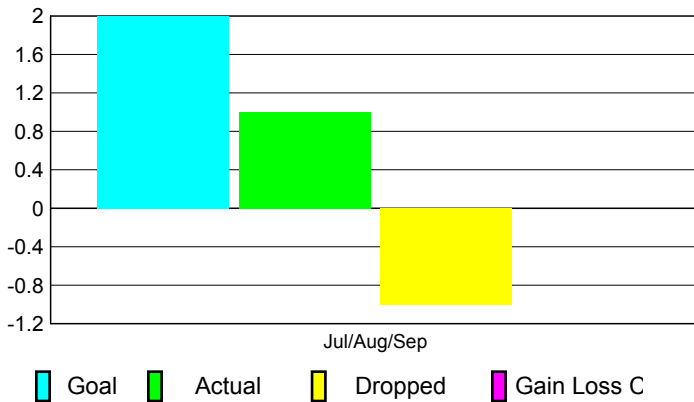

2010-2011 GMT Reports for District (or Undistricted) **District 1110N**

GMT: PROF DR Wieland Richter

Location: GERMANY

GMT CA: 4

CLUBS

Club Results
2010-2011

Clubs
2009-2010

Month	New Club Goal	Actual New Clubs	Actual Dropped Clubs	Gain/Loss of Clubs	Gain/Loss of Clubs
Jul/Aug/Sep	2	1	-1	0	0
Totals	2	1	-1	0	0

Club Results 2010-2011

Goal, New, Dropped, Gain/Loss

Comparison of Club Gain/Loss

Current Year Compared to the Previous Year

YTD Status Quo Clubs 2010-2011

Status Quo Clubs Compared to Status Quo Members

MEMBERSHIP